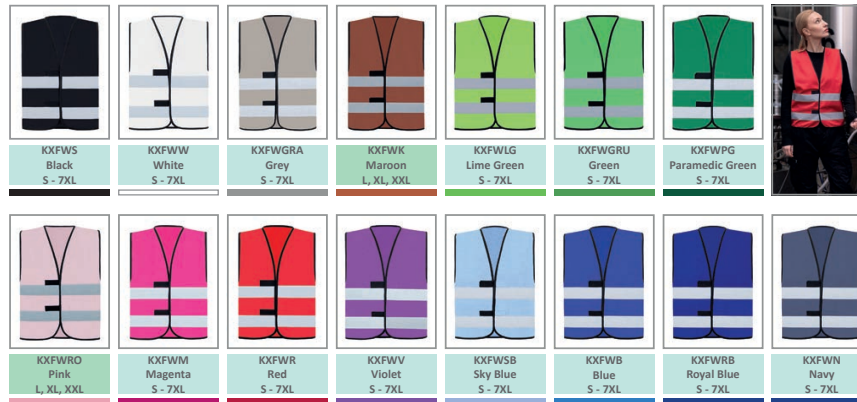

Suitable for

Industry, transport and logistics, construction, public authorities, airports, security

Material: 100 % polyester
Grammage: 120 gsm

☎ 035829/628 11

✉ info@brewes.de

🛒 www.brewes.de

brewes®